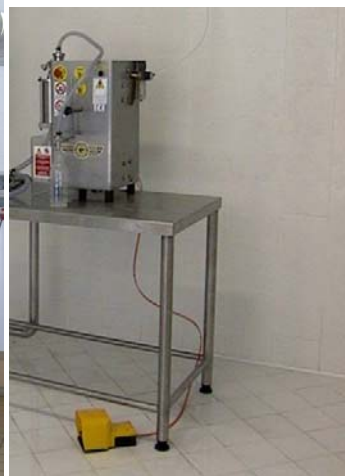

ALIMENTARY MILK AND YOGURT PROCESSING PLANT

Yogurt production plant

Milk pasteurising plant

Processing room

Filling machine

MAGNABOSCO S.r.l. - Via Roma, 19 – 36030 Zugliano (VI)
Tel. 0445 330111 (8 linee r.a.) • Fax 0445 330110 – 330222
e-mail: magnabosco@magnabosco.com • www.magnabosco.com